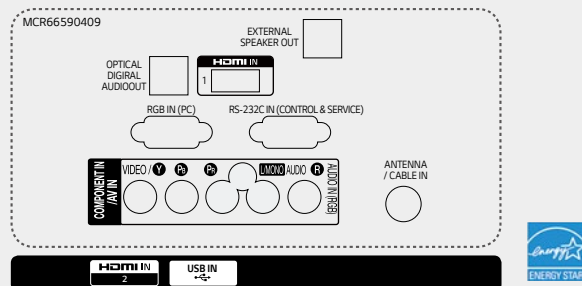

Jack Panels (Rear/Side)

Anti-Theft System

Kensington Lock Slot

The LV340H series feature a Kensington lock slot, so hotels can securely lock the TV. (Lock sold separately)

Reinforced Metal Stand

- Full metal reinforced stand to improve sturdiness, durability and safety.
- Provides (±20°) swivel out of the box.
- Provides (±20/45/90°) swivel when used with Lock Down plate.

Lock Down Plate with Credenza Hole

- Lock the TV firmly to the credenza for added security and help deter theft. (Mounting plate, security bolts, nuts and screws are included.)

The estimated annual energy cost determined in accordance with 16 CFR Part 305.5 for model 32LV340H, 40LV340H, 43LV340H, 49LV340H, and 55LV340H are $4, $7, $8, $10 and $12 respectfully.

"Your energy cost depends on your utility rates and use. The estimated cost is based on 12 cents per kWh and 5 hours of use per day. For more information, visit www.ftc.gov/energy."

1 FTC Television labeling rule (18 CFR Part 305, as added by 76 Fed. Reg. 1038 (Jan 6, 2011)).