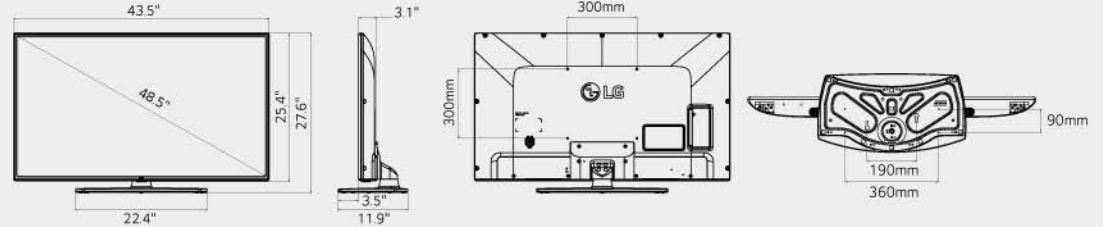

49"

43.6" x 27.6" x 11.9" /
32.1lb
*Swivel