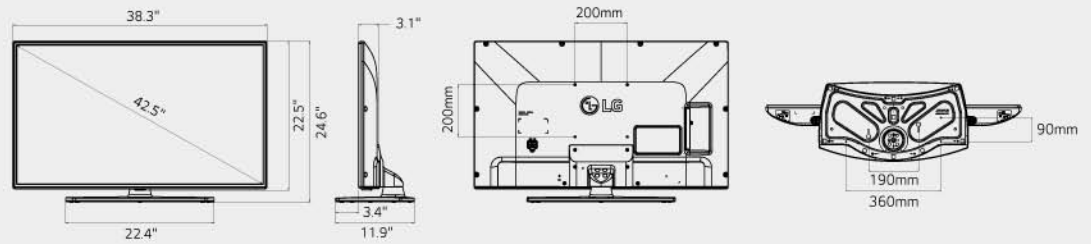

Essential Commercial TV with Commercial Grade Stand

Dimensions (With Stand : W x H x D / Weight)

32"

29.1" x 19.5" x 9.5" /
13.3lb
*Swivel

40"

35.9" x 22.7" x 11.1" /
22.9lb
*Swivel

43"

38.3" x 24.6" x 11.9" /
27.4lb
*Swivel

49"

43.6" x 27.6" x 11.9" /
32.1lb
*Swivel

55"

48.9" x 30.3" x 11.9" /
43.0lb
*Swivel

Authorized Dealer:
Horton & Associates, Inc.
(888) 287-4384
www.HortonTV.com

Essential Commercial TV with Commercial Grade Stand