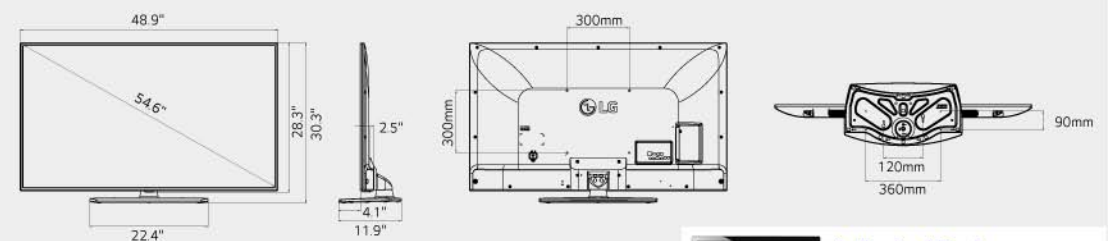

Essential Commercial TV with Commercial Grade Stand

Dimensions (With Stand : W x H x D / Weight)

32"

29.1" x 19.5" x 9.5" /
13.3lb
*Swivel

40"

35.9" x 22.7" x 11.1" /
22.9lb
*Swivel

43"

38.3" x 24.6" x 11.9" /
27.4lb
*Swivel

49"

43.6" x 27.6" x 11.9" /
32.1lb
*Swivel

55"

48.9" x 30.3" x 11.9" /
43.0lb
*Swivel

Authorized Dealer:
Horton & Associates, Inc.
(888) 287-4384
www.HortonTV.com

Essential Commercial TV with Commercial Grade Stand