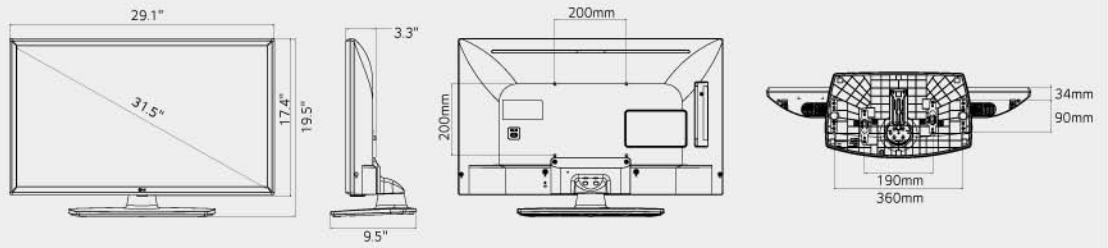

Essential Commercial TV with Commercial Grade Stand

Dimensions (With Stand : W x H x D / Weight)

32"

29.1" x 19.5" x 9.5" /
13.3lb
*Swivel