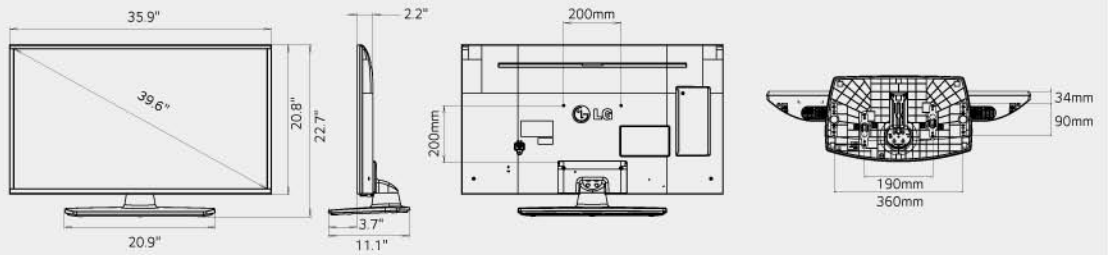

Essential Commercial TV with Commercial Grade Stand

Dimensions (With Stand : W x H x D / Weight)

32"

29.1" x 19.5" x 9.5" /
13.3lb
*Swivel

40"

35.9" x 22.7" x 11.1" /
22.9lb
*Swivel

43"

38.3" x 24.6" x 11.9" /
27.4lb
*Swivel

49"

43.6" x 27.6" x 11.9" /
32.1lb
*Swivel

55"

48.9" x 30.3" x 11.9" /
43.0lb
*Swivel

Authorized Dealer:
Horton & Associates, Inc.
(888) 287-4384
www.HortonTV.com

Essential Commercial TV with Commercial Grade Stand