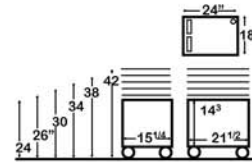

## Duraweld Tables

- Roll formed shelves with powder coat paint finish.
- Tables are robotically arc welded.
- Cable pass through holes.
- 1/4" retaining lip around each shelf.
- 3-outlet, 15' UL and CSA listed electric assembly with cord plug snap.
- 4" ball bearing casters, two with locking brake.
- AV and AVJ models have safety mats.
- Big wheel models available.
- Cabinet models have reinforced locking doors with full length piano hinges.
- $\text{UL}$  models  $\boxed{13''}$

AVJ42BC shown with 8" big wheels on one end.  $\text{UL}$  listed.

19

AVJ42 Colored tables

Specify color when ordering AVJ42 or AVJ42B.  
 AVJ42 = Black AVJ42GN = Green AVJ42RD = Red  
 AVJ42YW = Yellow AVJ42RB = Royal Blue

Model	Description	Weight
AVJ42	Open shelf table with 4" casters.	41 lbs
AVJ42B	8" big wheels on one end and LSS safety strap. $\text{UL}$ listed.	48 lbs
AVJ42C	Cabinet table with 4" casters.	55 lbs
AVJ42BC	Same as above with 8" big wheels on one end and LSS safety strap. $\text{UL}$ listed.	62 lbs

## Fixed Height Tables

Model	Description	Weight
AV26	Open shelf table w/ 4" casters & electric assembly.	31 lbs
AV26B	Same as above w/ 8" big wheels on one end & LSB safety belt. $\text{UL}$ listed.	38 lbs
AV34	Open shelf table w/ 4" casters & electric assembly.	41 lbs
AV34B	Same as above with 8" big wheels on one end and LSB safety belt. $\text{UL}$ listed.	47 lbs
AV42	Open shelf table w/ 4" casters & electric assembly.	42 lbs
AV42B	Same as above with 8" big wheels on one end and LSB safety belt. $\text{UL}$ listed.	48 lbs