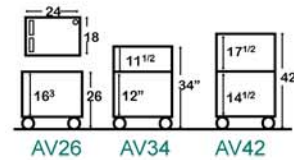

AVJ42BC shown with 8" big wheels on one end.  $\text{UL}$  listed.

19

AVJ42 Colored tables

## Adjustable Height Tables

Adjustable height tables either open shelf or cabinet tables that come with electric assembly. Tables are black, green, red, yellow, or royal blue color except for models AVJ42C and AVJ42BC come in black color only.

Specify color when ordering AVJ42 or AVJ42B.  
 AVJ42 = Black AVJ42GN = Green AVJ42RD = Red  
 AVJ42YW = Yellow AVJ42RB = Royal Blue

Model	Description	Weight
AVJ42	Open shelf table with 4" casters.	41 lbs
AVJ42B	8" big wheels on one end and LSS safety strap. $\text{UL}$ listed.	48 lbs
AVJ42C	Cabinet table with 4" casters.	55 lbs
AVJ42BC	Same as above with 8" big wheels on one end and LSS safety strap. $\text{UL}$ listed.	62 lbs

## Fixed Height Tables

Model	Description	Weight
AV26	Open shelf table w/ 4" casters & electric assembly.	31 lbs
AV26B	Same as above w/ 8" big wheels on one end & LSB safety belt. $\text{UL}$ listed.	38 lbs
AV34	Open shelf table w/ 4" casters & electric assembly.	41 lbs
AV34B	Same as above with 8" big wheels on one end and LSB safety belt. $\text{UL}$ listed.	47 lbs
AV42	Open shelf table w/ 4" casters & electric assembly.	42 lbs
AV42B	Same as above with 8" big wheels on one end and LSB safety belt. $\text{UL}$ listed.	48 lbs